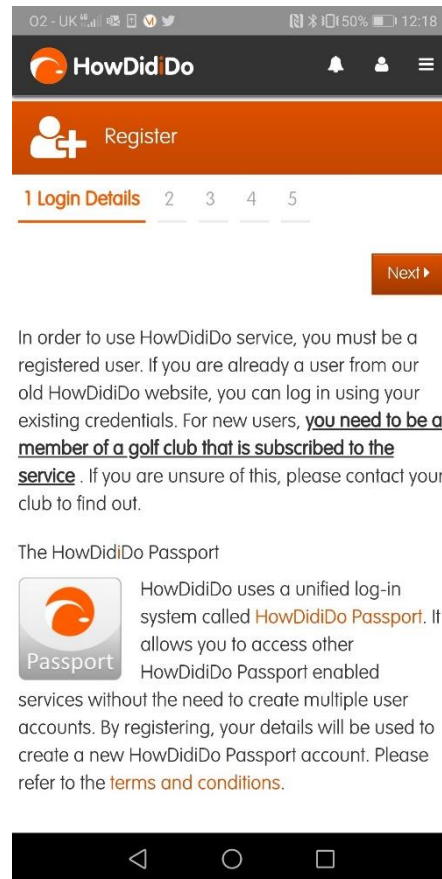

Register for How Did I Do

<https://www.howdidido.com/Account/Register> or
via How Did I Do App on Apple or Android Devices

02 - UK 5G 100% 12:18

HowDidDo

create a new HowDidDo Passport account. Please refer to the [terms and conditions](#).

Email

Enter the email address you wish to use to log in to HowDidDo.

Password

Enter a secure password you wish to use to log in to HowDidDo, the password must be at least 6 characters long and contain a number, an upper case character and a lower case character.